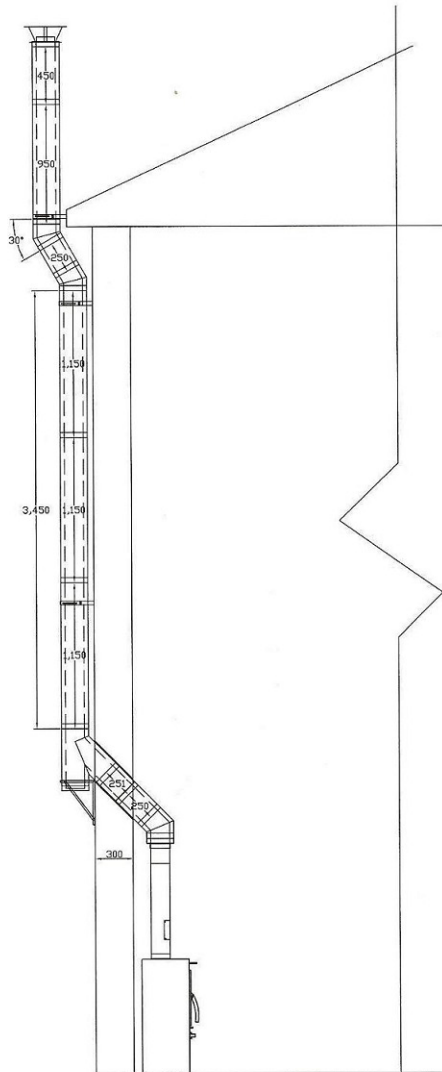

Twin Wall External Chimney  
System Example

UK Stoves. Unit 28, Mallard  
Close, Earls Barton,  
Northampton, NN6 0JF  
Tel: 01604 811749 Fax: 01604  
811474  
Email: [sales@ukstoves.co.uk](mailto:sales@ukstoves.co.uk)